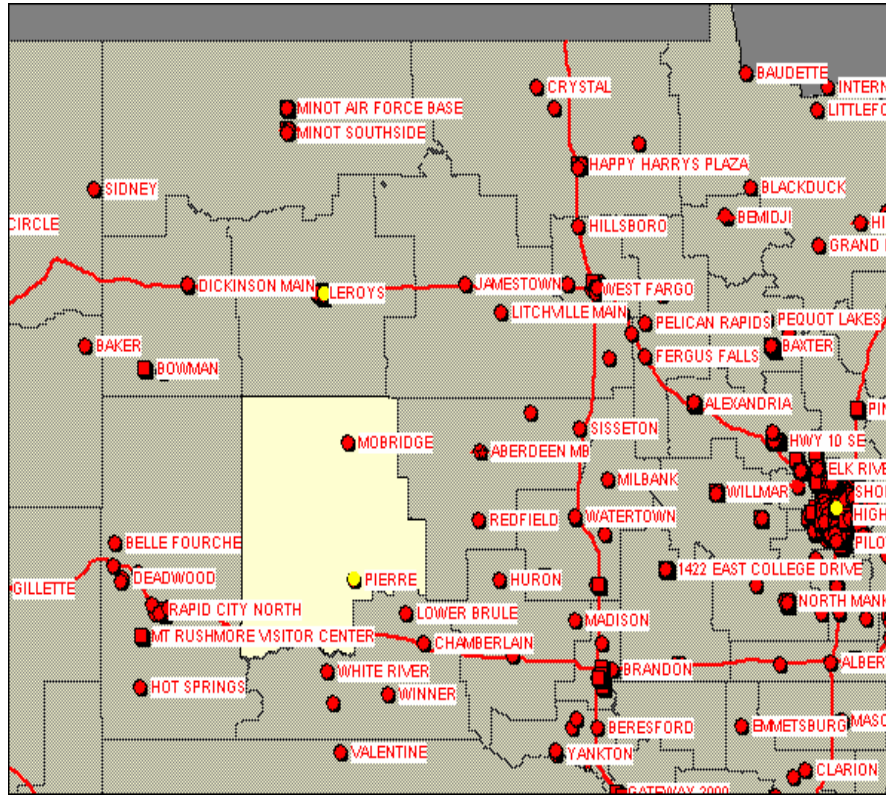

# South Dakota & North Dakota Wells Fargo Bank Branches

(Locations Listed can be Verified at [www.wellsfargo.com/locator/](http://www.wellsfargo.com/locator/) as well)

# South Dakota Wells Fargo Branches

Store Name	Services	Address	City	Region
C - EXPRESS	OFFSITE ATM	2303 6TH AVE SE	ABERDEEN MARKET	SOUTH DAKOTA
ABERDEEN EAST	TRADITIONAL BRANCH	2016 6TH AVE SE	ABERDEEN MARKET	SOUTH DAKOTA
M & H GASOLINE	OFFSITE ATM	202 6TH AVE SW	ABERDEEN MARKET	SOUTH DAKOTA
LAKESWOOD MALL	OFFSITE ATM	3315 6TH AVE SE	ABERDEEN MARKET	SOUTH DAKOTA
ABERDEEN MAIN	TRADITIONAL BRANCH	204 S 1ST ST	ABERDEEN MARKET	SOUTH DAKOTA
KESSLER'S ABERDEEN	IN-STORE BRANCH	615 6TH AVE SE	ABERDEEN MARKET	SOUTH DAKOTA
SUPER 8 EAST OFFSITE	OFFSITE ATM	2401 6TH AVE SE	ABERDEEN MARKET	SOUTH DAKOTA
SUNMART GROCERY	OFFSITE ATM	600 NATIONAL ST	BELLE FOURCHE MARKET	SOUTH DAKOTA
BELLE FOURCHE	TRADITIONAL BRANCH	600 STATE ST	BELLE FOURCHE MARKET	SOUTH DAKOTA
SINCLAIR	OFFSITE ATM	HWY 46	BERESFORD/IREN E/VIBORG MARKET	SOUTH DAKOTA
BERESFORD	TRADITIONAL BRANCH	1208 W CEDAR ST	BERESFORD/IREN E/VIBORG MARKET	SOUTH DAKOTA
IRENE	TRADITIONAL BRANCH	209 W MAIN ST	BERESFORD/IREN E/VIBORG MARKET	SOUTH DAKOTA
VIBORG	TRADITIONAL BRANCH	201 N MAIN ST	BERESFORD/IREN E/VIBORG MARKET	SOUTH DAKOTA
SOUTH DAKOTA STATE UNIVERSITY	OFFSITE ATM	119 STUDENT CENTER LN	BROOKINGS MARKET	SOUTH DAKOTA
WALMART	OFFSITE ATM	2421 6TH ST	BROOKINGS MARKET	SOUTH DAKOTA
BROOKINGS	TRADITIONAL BRANCH	527 MAIN AVE	BROOKINGS MARKET	SOUTH DAKOTA
BROOKINGS OFFSITE	OFFSITE ATM	2421 6TH ST	BROOKINGS MARKET	SOUTH DAKOTA
LODE STAR CASINO	OFFSITE ATM	HWY 34	CHAMBERLAIN/L OWER BRULE	SOUTH DAKOTA